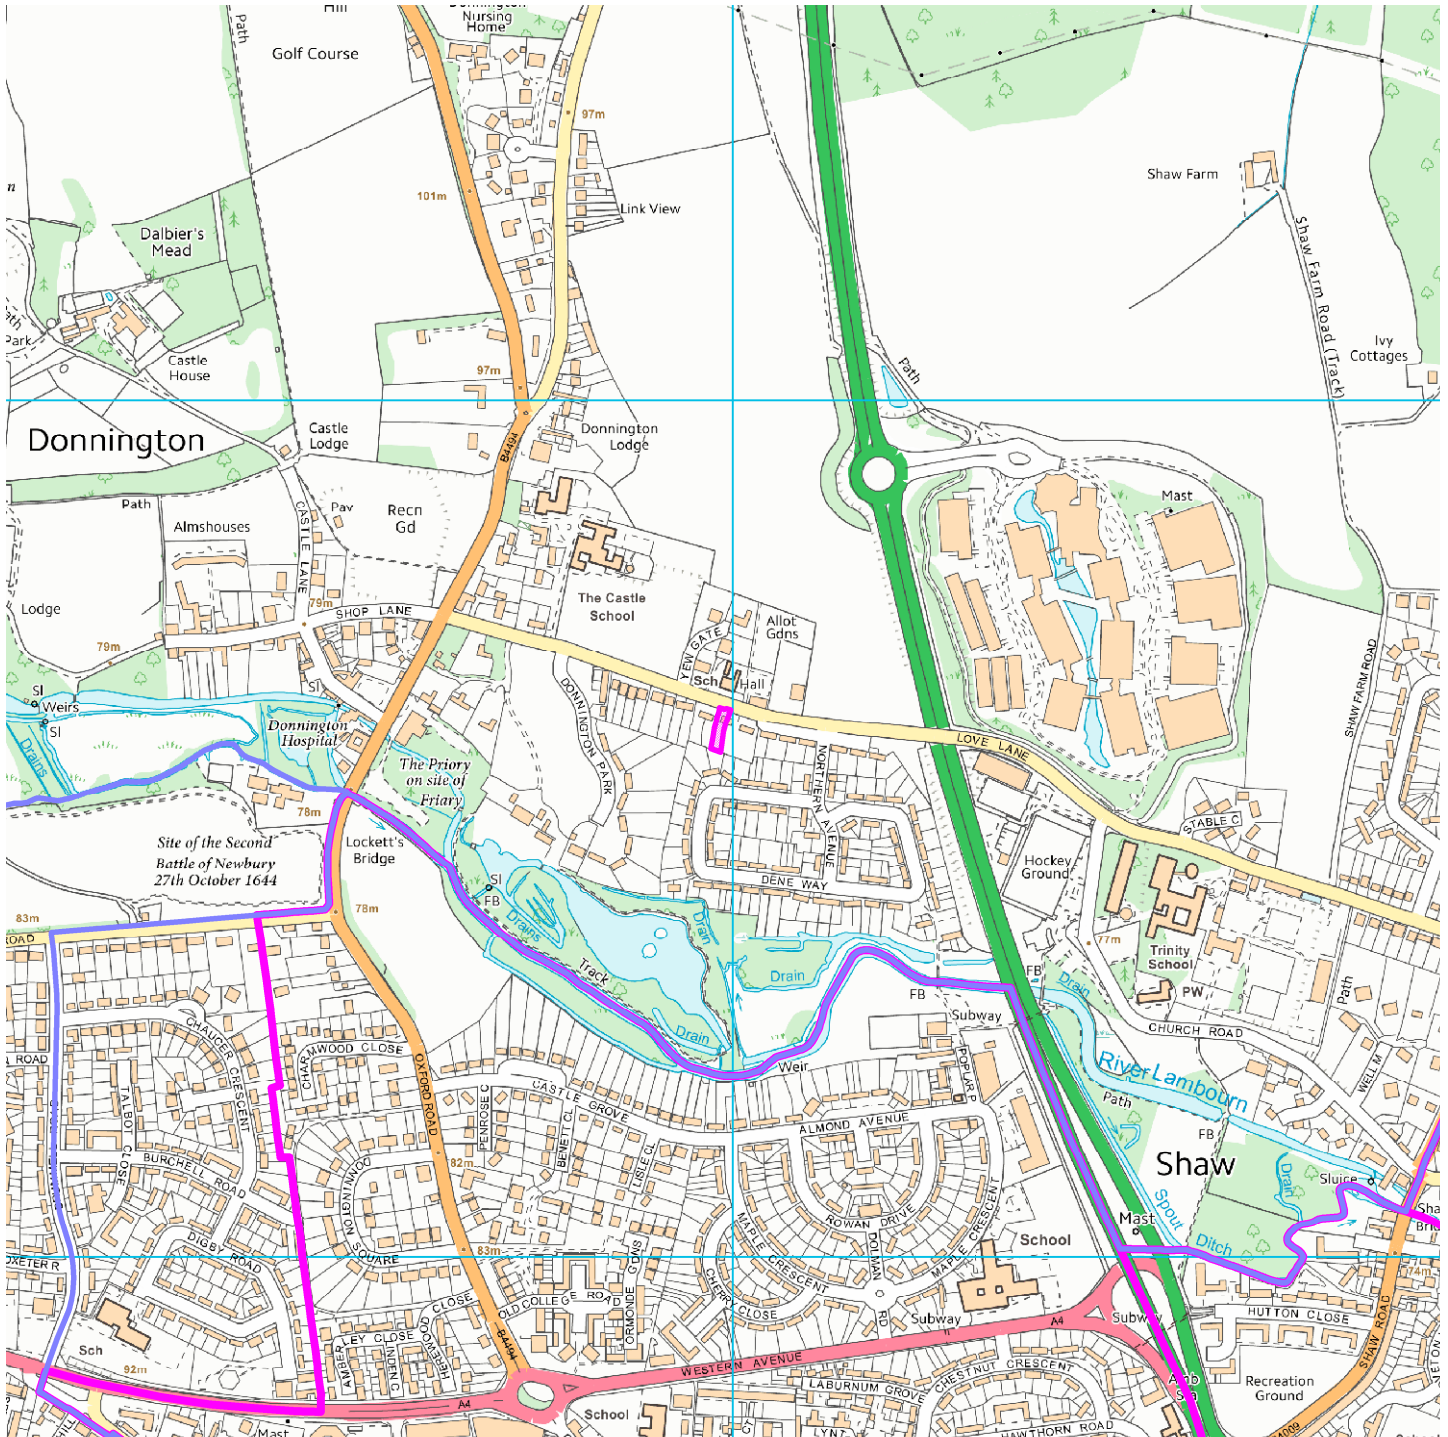

17/00360/HOUSE

3 Love Lane, Donnington, Newbury

Map Centre Coordinates :

Scale : 1:8826

Reproduced from the Ordnance Survey map with the permission of the Controller of Her Majesty's Stationery Office © Crown Copyright 2003.

Unauthorised reproduction infringes Crown Copyright and may lead to prosecution or civil proceedings.

Organisation	West Berkshire Council
Department	
Comments	
Date	04 May 2017
SLA Number	0100024151